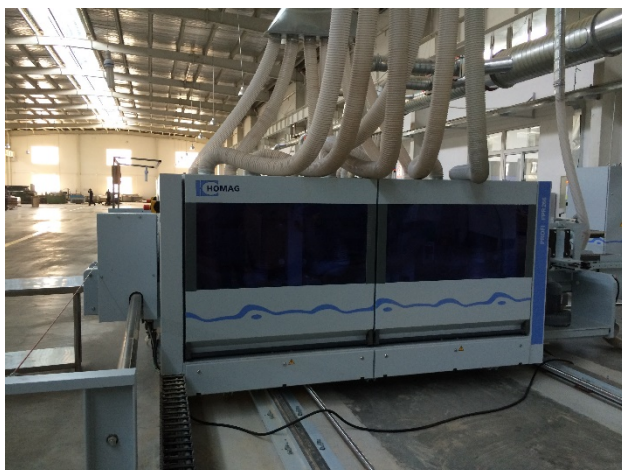

Manufacturing Facilities

The Solid Wood Flooring Company has several manufacturing facilities and partners for our worldwide sales and distribution. We always use the latest technology, adhesives and machines.

Homag German profiling machines, Italian machines for parquet flooring and some British as well where appropriate.

We have 4 separate facilities in North East China for our American Black Walnut, Canadian hard Maple, European and White Oak and one in Poland and another in Hungary for more specialist, lower volume European Oak production.

We are happy for any of our corporate clients and contractors to visit any of our facilities for due diligence purposes and one such visit was completed in 2016 with the report produced below by one of their commercial managers.

You can see the report here with images of each of the processes >>

Examples of our facilities can be seen below:

Homag Profiling Machine